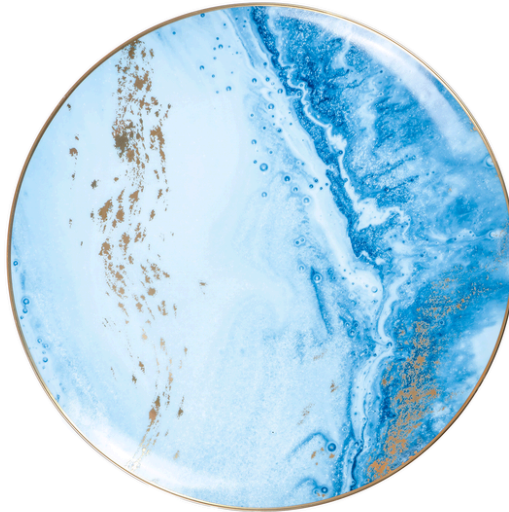

ASPEN

12IN BLUE & GOLD W GOLD RIM
BONE CHINA

QUANTITY: 54
P150