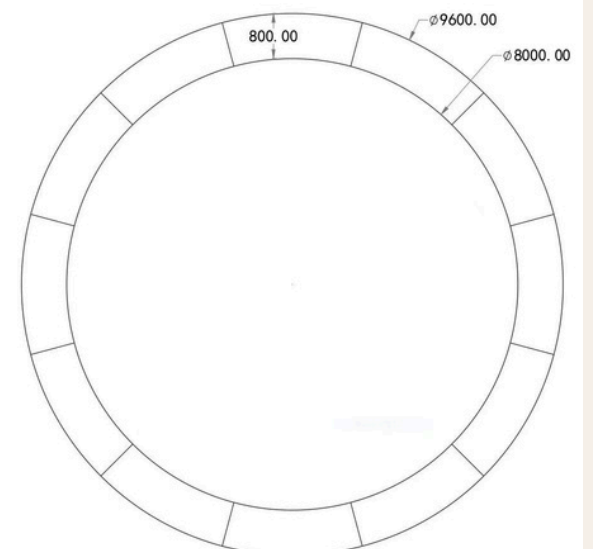

### ONE TABLE

4 CHAIRS ON THE LONG SIDE,  
3 CHAIRS ON THE SHORT SIDE

**TWO TABLES SPIRAL LAYOUT**  
7 CHAIRS ON EACH SIDE

**ONE FULL CIRCLE WITH 12**  
**TABLES: 48 CHAIRS**

**ONE TABLE MAY BE USED AS A**  
**COUPLE TABLE**