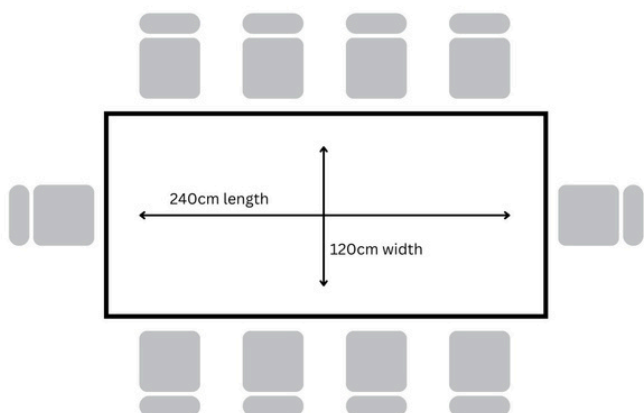

## DIMENSIONS AND CAPACITY

120CM X 240CM X 75CM

3-4 CHAIRS PER SIDE, 1 PER KABISERA