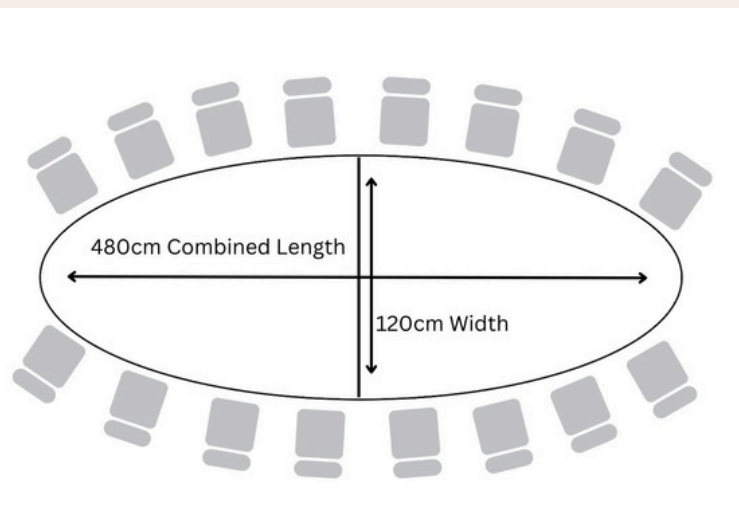

DIMENSIONS AND CAPACITY

480CM (COMBINED TWO TABLES) X 120CM

8 CHAIRS ON EACH SIDE,
LESS FOR MORE COMFORT