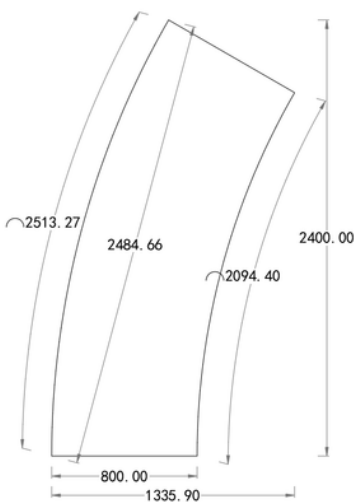

DOHA WIDE CURVE TABLES

NEW!

DOHA GOLD LEGS MIRROR TOP

STAINLESS STEEL GOLD FRAME
TEMPERED DARK MIRROR TOP

QUANTITY: 12
P4500

DOHA CHROME LEGS MIRROR TOP

STAINLESS STEEL CHROME FRAME
TEMPERED DARK MIRROR TOP

QUANTITY: 12
P4500

DOHA WHITE LEGS MIRROR TOP

STAINLESS STEEL WHITE FRAME
TEMPERED DARK MIRROR TOP

QUANTITY: 12
P4500

Now available in
gold frames and
legs

NEW!

DOHA GOLD LEGS WHITE TOP

STAINLESS STEEL GOLD FRAME
WHITE MDF TOP

QUANTITY: 12
P4500

DOHA CHROME LEGS WHITE TOP

STAINLESS STEEL CHROME FRAME
WHITE MDF TOP

QUANTITY: 12
P4500

DOHA WHITE LEGS WHITE TOP

STAINLESS STEEL WHITE FRAME
WHITE MDF TOP

QUANTITY: 12
P4500

ONE TABLE

4 CHAIRS ON THE LONG SIDE,
3 CHAIRS ON THE SHORT SIDE

TWO TABLES SPIRAL LAYOUT
7 CHAIRS ON EACH SIDE

ONE FULL CIRCLE WITH 12
TABLES: 48 CHAIRS

ONE TABLE MAY BE USED AS A
COUPLE TABLE