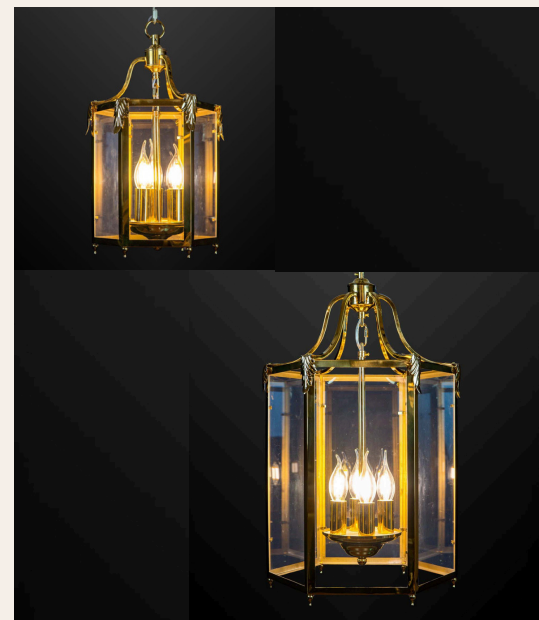

SAIGON SMALL AND MEDIUM

D20CM X H35CM, 3 BULBS
D30CM X H54CM, 4 BULBS
STAINLESS STEEL IN GOLD
WEIGHT: 3 KG AND 8 KG

QUANTITY: 8 SMALL, 8 MEDIUM

P1200 SMALL, P1500 MEDIUM