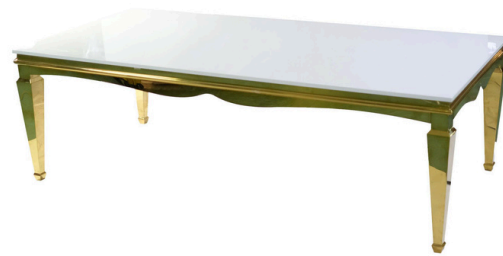

## PARIS GOLD LEGS MIRROR TOP

STAINLESS STEEL GOLD FRAME  
TEMPERED DARK MIRROR TOP

**QUANTITY: 16**

**P5000**